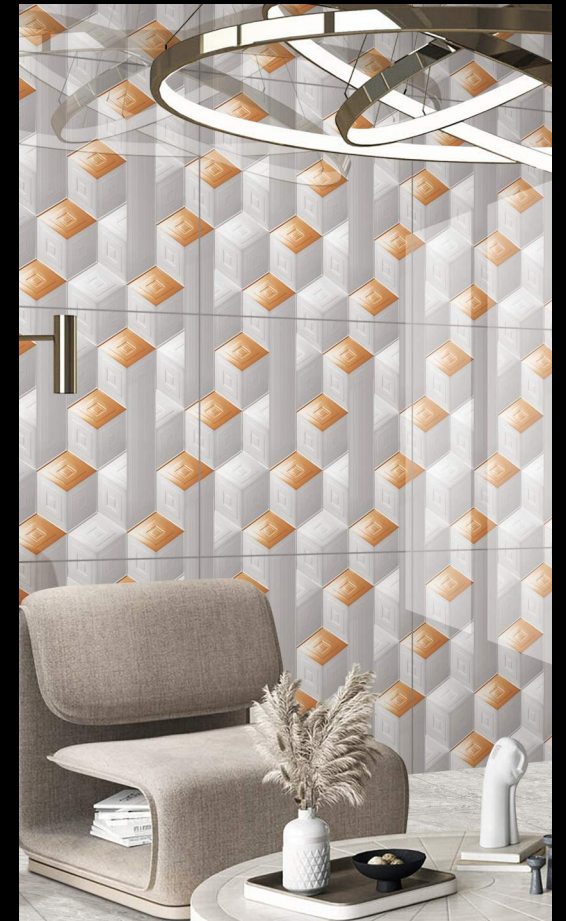

www.skytouchceramic.com

906

Size : 600x600mm

Finish : Polished

IMPÍO

3D COLLECTION

907

Finish : Polished