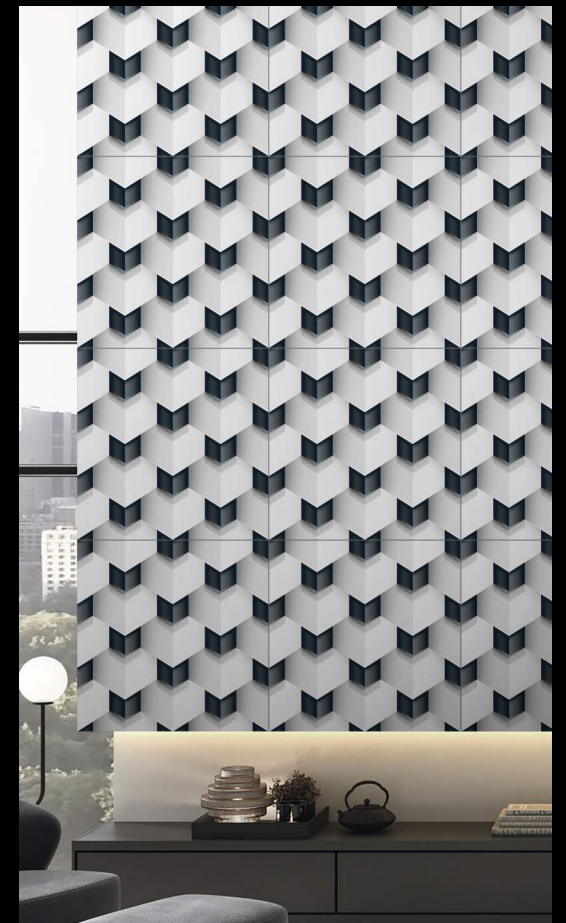

911

Finish : Polished

Size : 600x600mm

www.skytouchceramic.com