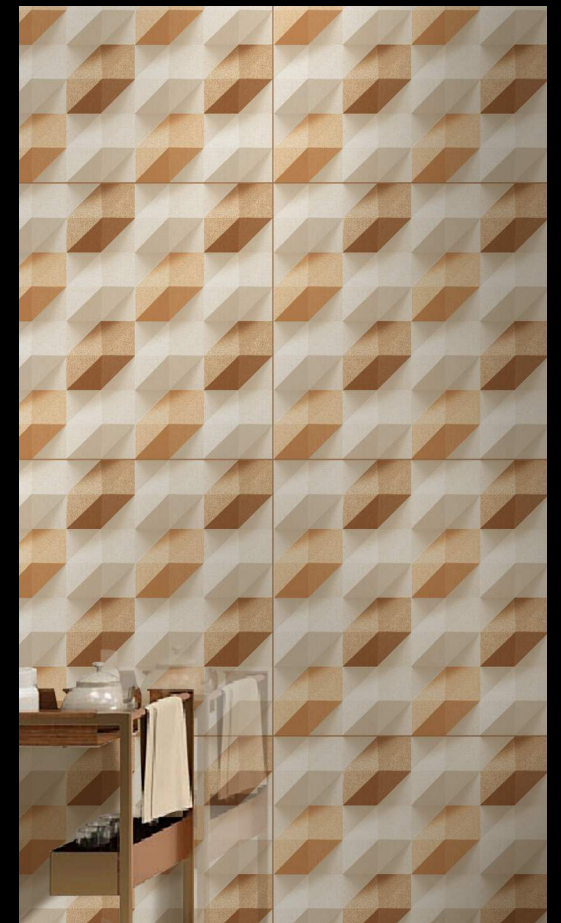

www.skytouchceramic.com

905

Size : 600x600mm

Finish : Polished

IMPÍO
3D COLLECTION

906

Finish : Polished

Size : 600x600mm