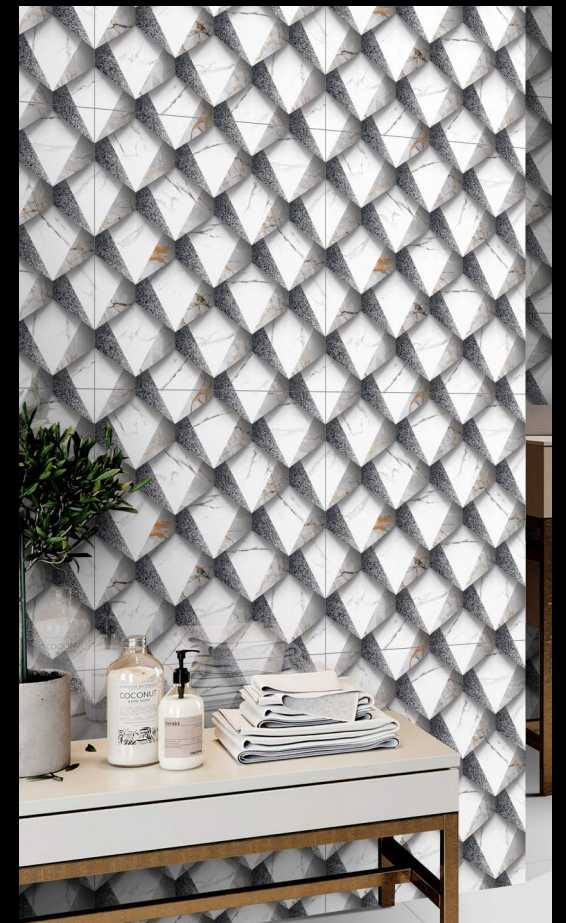

922

Size : 600x600mm

Finish : Polished

IMPiO

3D COLLECTION

923

Finish : Polished

Size : 600x600mm

www.skytouchceramic.com

923

Size : 600x600mm

Finish : Polished

IMPÍO

3D COLLECTION

924

Finish : Polished