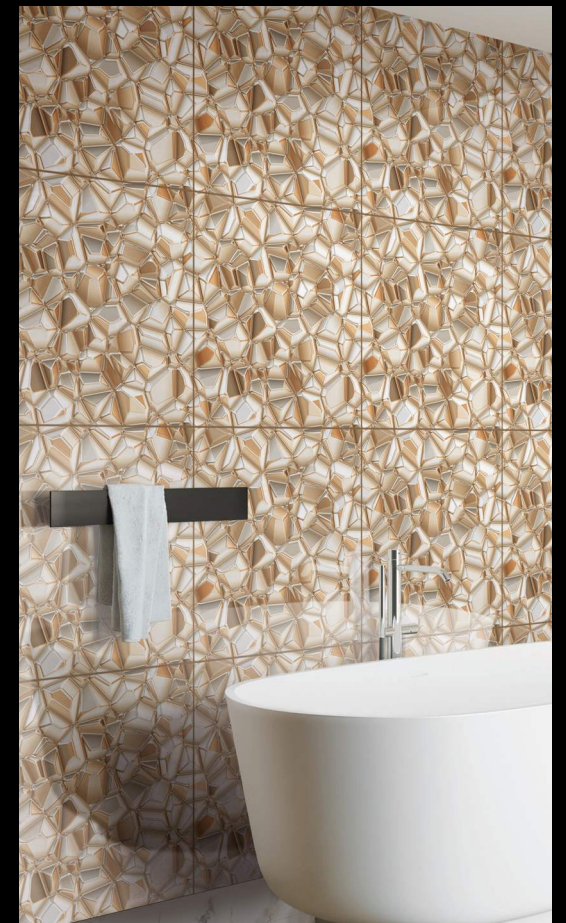

www.skytouchceramic.com

915

Size : 600x600mm

Finish : Polished

IMPÍO

3D COLLECTION

916

Finish : Polished