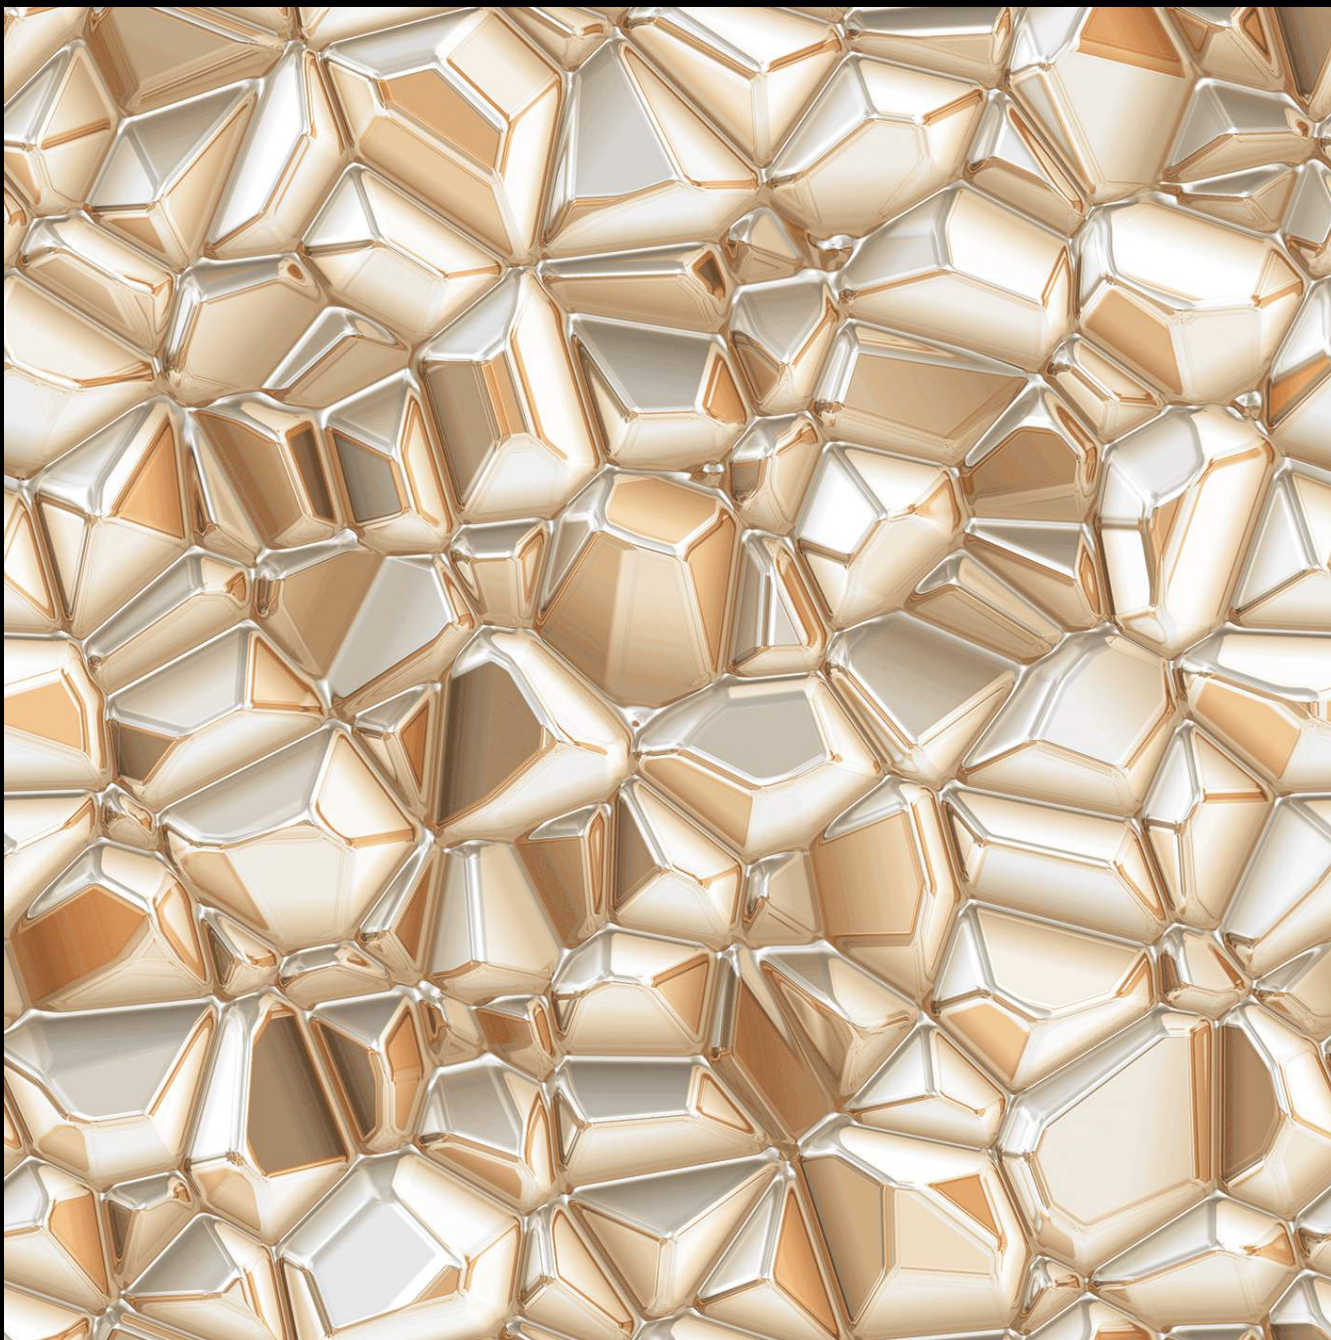

www.skytouchceramic.com

915

Size : 600x600mm

Finish : Polished

IMPÍO

3D COLLECTION

916

Finish : Polished