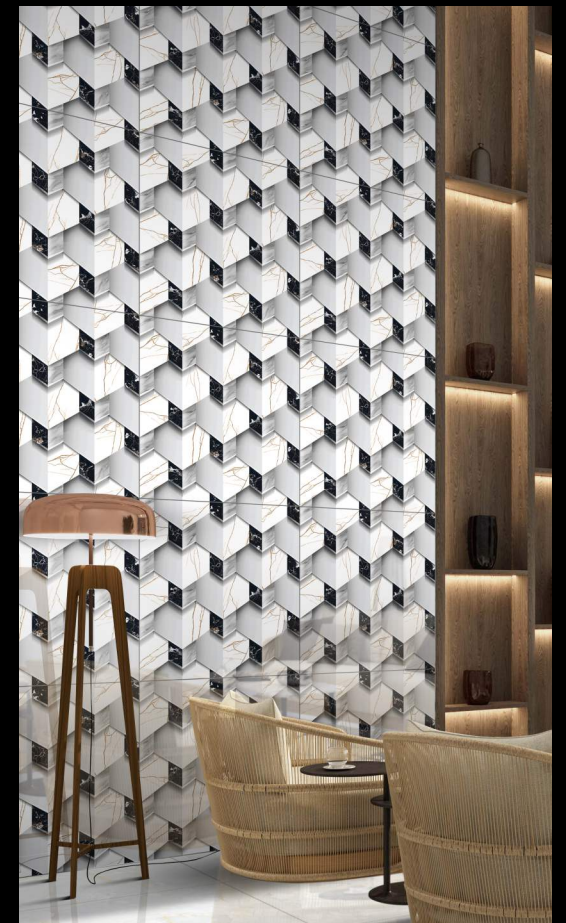

922

Finish : Polished

Size : 600x600mm

www.skytouchceramic.com