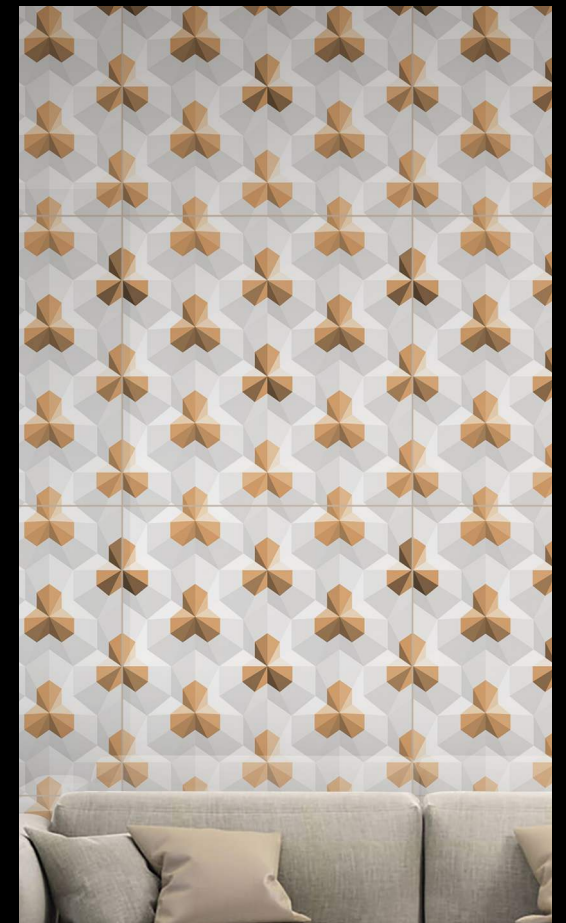

902

Finish : Polished

Size : 600x600mm

www.skytouchceramic.com