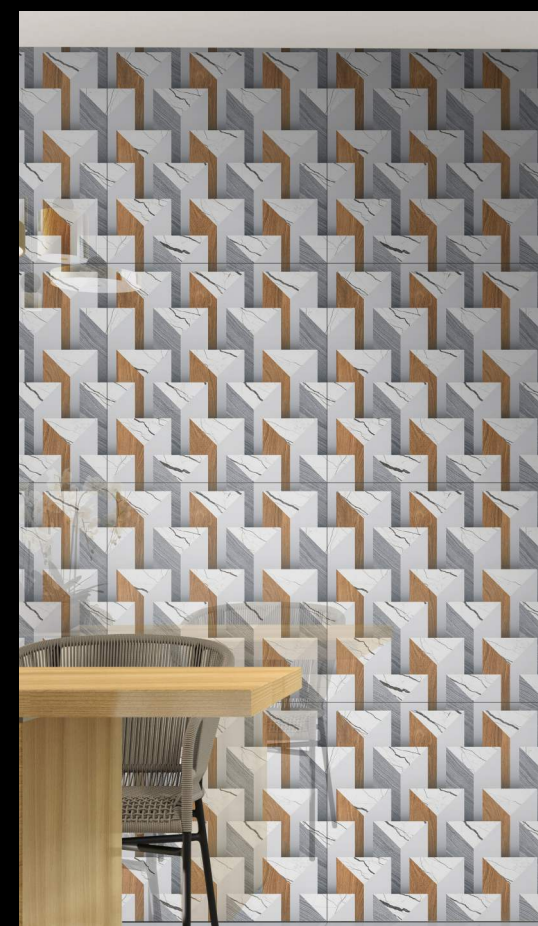

Finish : Polished

Size : 600x600mm

www.skytouchceramic.com

917

Size : 600x600mm

Finish : Polished

IMPÍO

3D COLLECTION