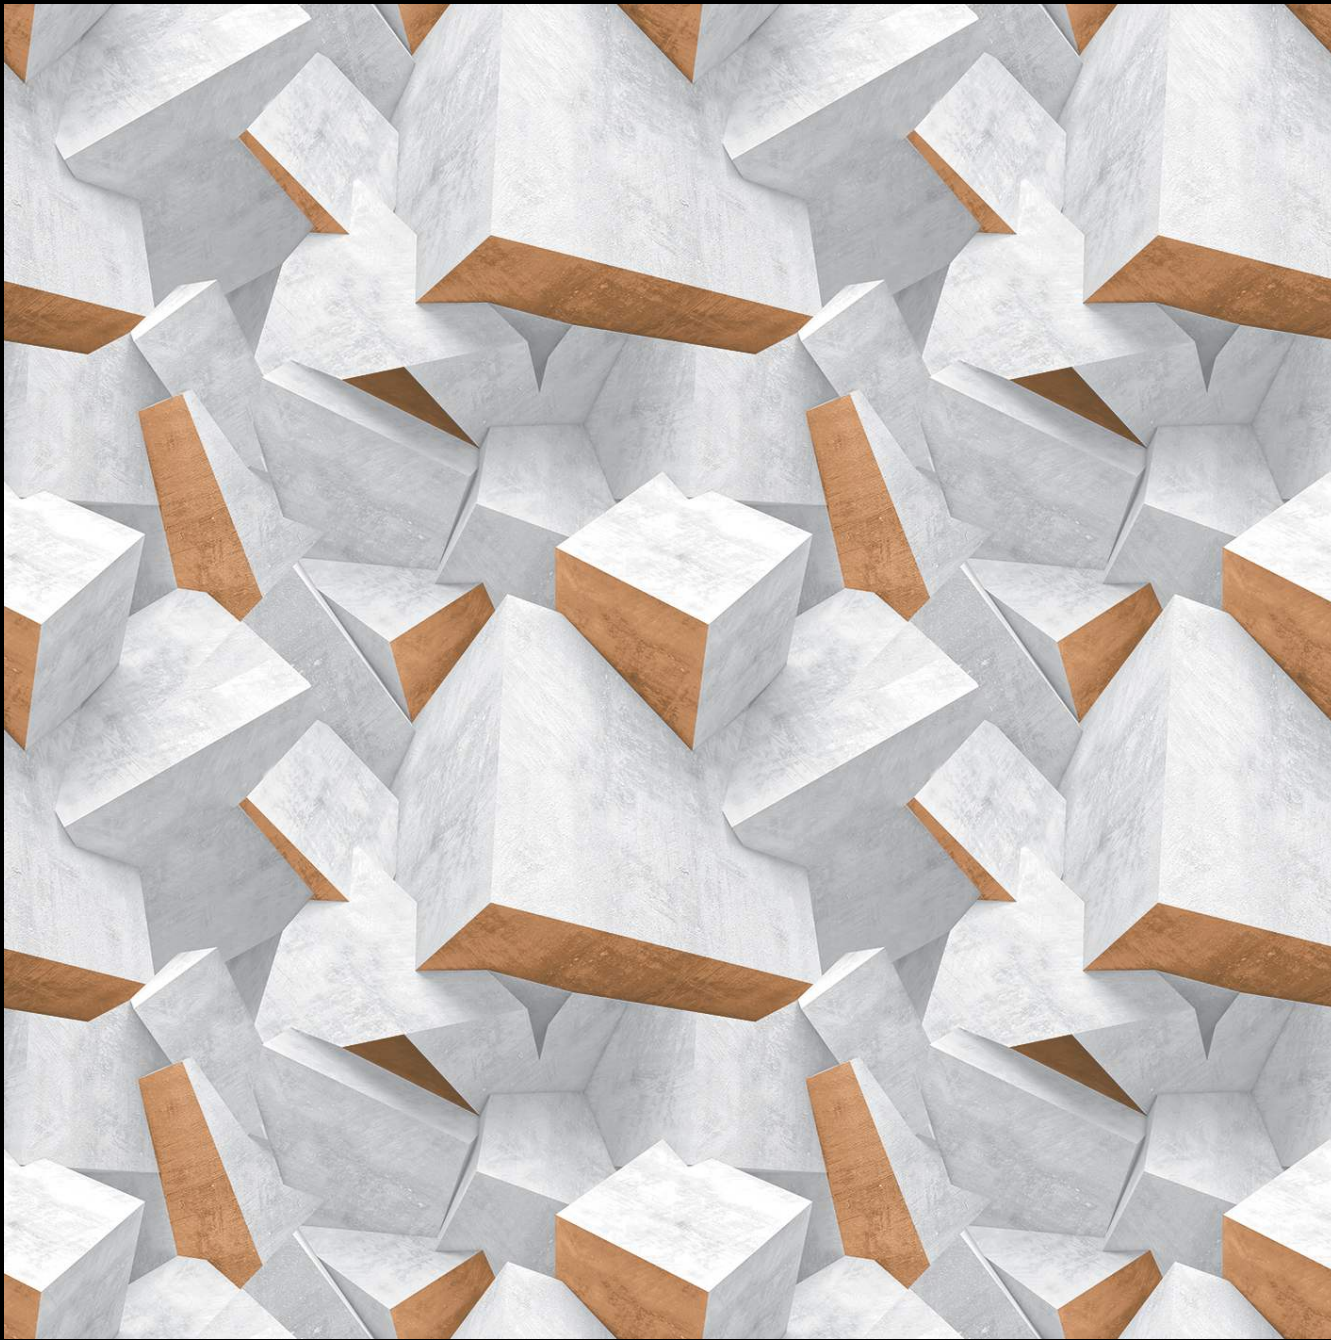

3D COLLECTION

911

Finish : Polished

Size : 600x600mm

www.skytouchceramic.com

911

Size : 600x600mm

Finish : Polished