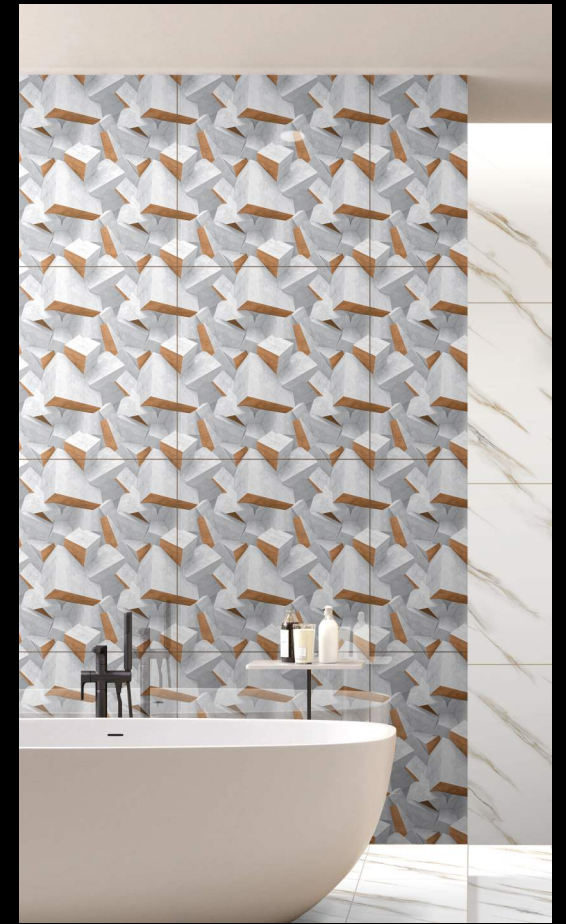

912

Finish : Polished

Size : 600x600mm

www.skytouchceramic.com