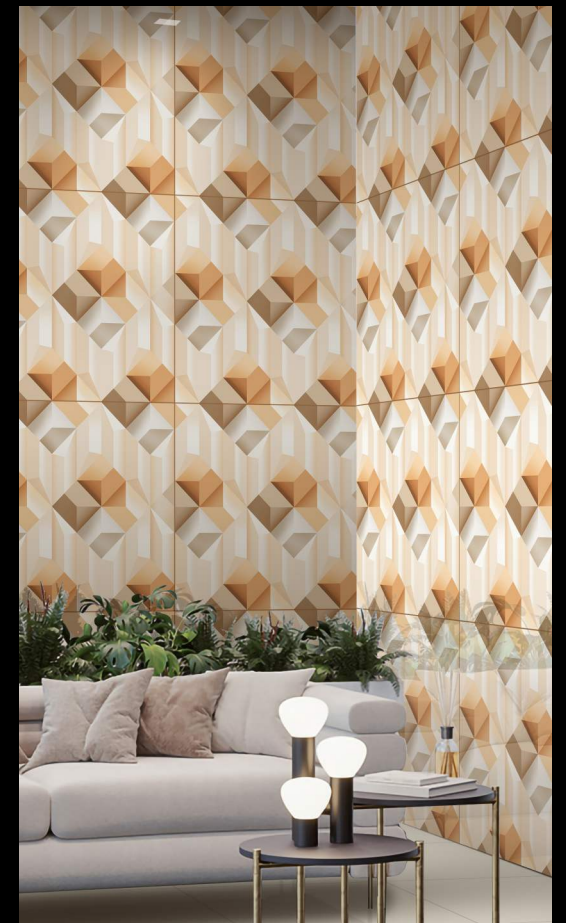

Finish : Polished

Size : 600x600mm

www.skytouchceramic.com

908

Size : 600x600mm

Finish : Polished

IMPÍO
3D COLLECTION

909