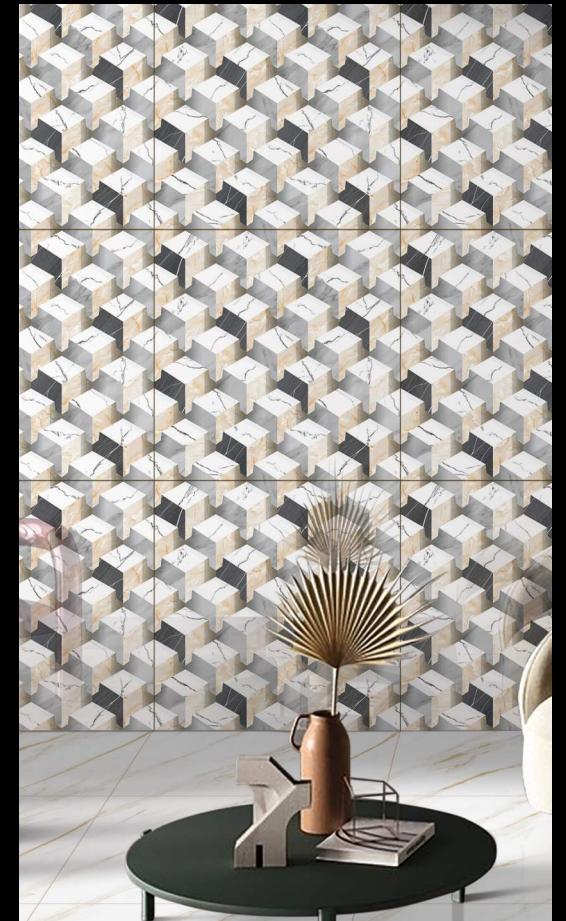

921

Finish : Polished

Size : 600x600mm

www.skytouchceramic.com