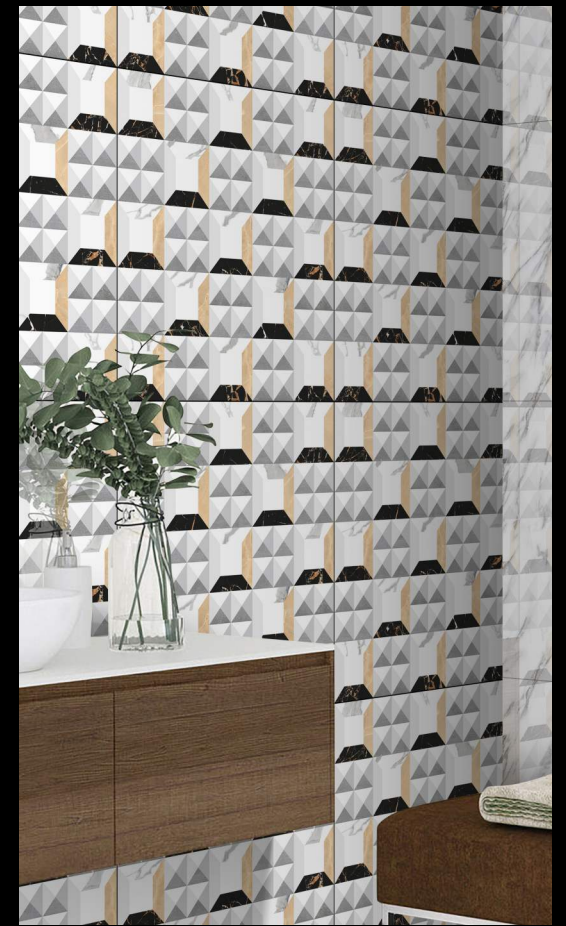

918

Finish : Polished

Size : 600x600mm

www.skytouchceramic.com

918

Size : 600x600mm

Finish : Polished

IMPIO

3D COLLECTION

919

Finish : Polished

Size : 600x600mm

www.skytouchceramic.com

919

Size : 600x600mm

Finish : Polished