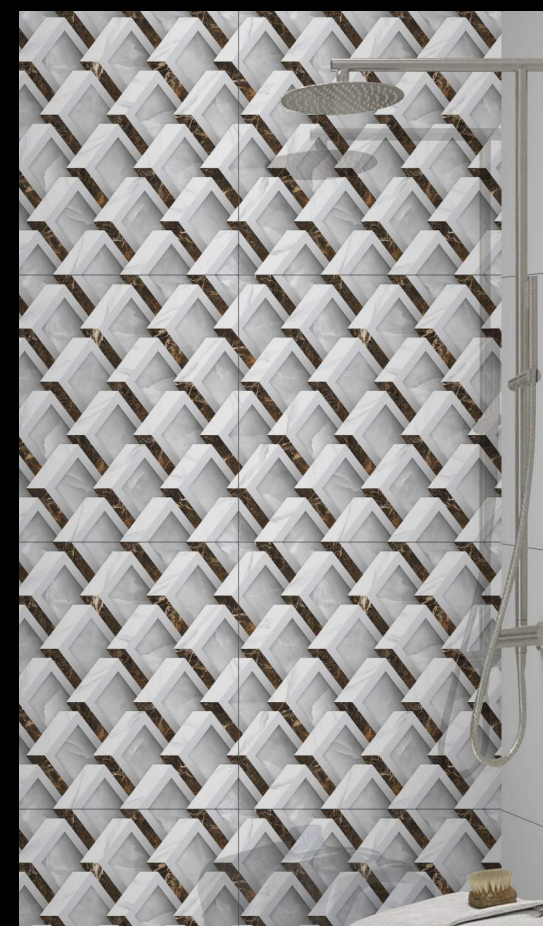

www.skytouchceramic.com

923

Size : 600x600mm

Finish : Polished

IMPÍO

3D COLLECTION

924

Finish : Polished

Size : 600x600mm

www.skytouchceramic.com

924

Size : 600x600mm

Finish : Polished

IMPÍO
3D COLLECTION

925

Finish : Polished