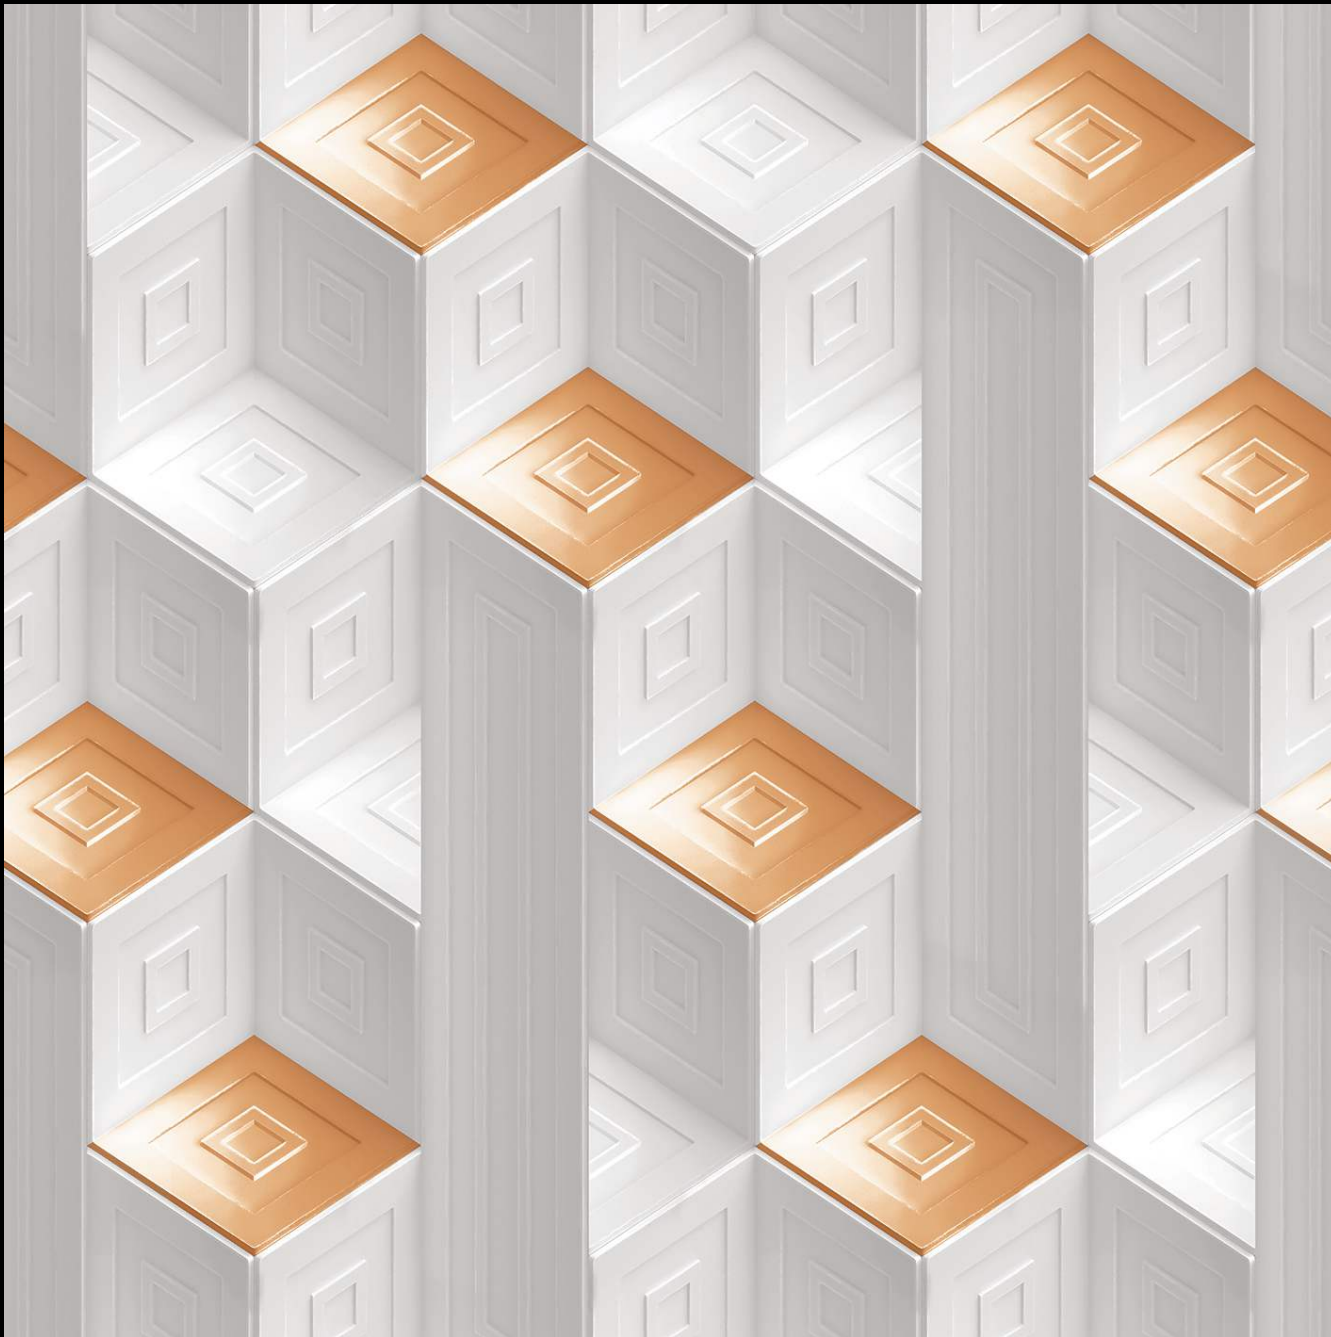

www.skytouchceramic.com

906

Size : 600x600mm

Finish : Polished

IMPÍO

3D COLLECTION

907

Finish : Polished