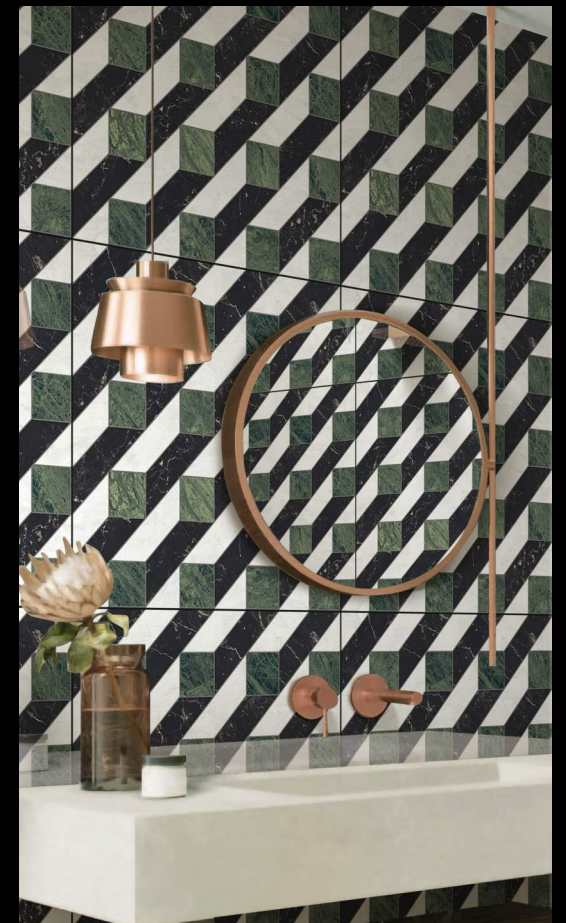

901

Finish : Polished

Size : 600x600mm

www.skytouchceramic.com